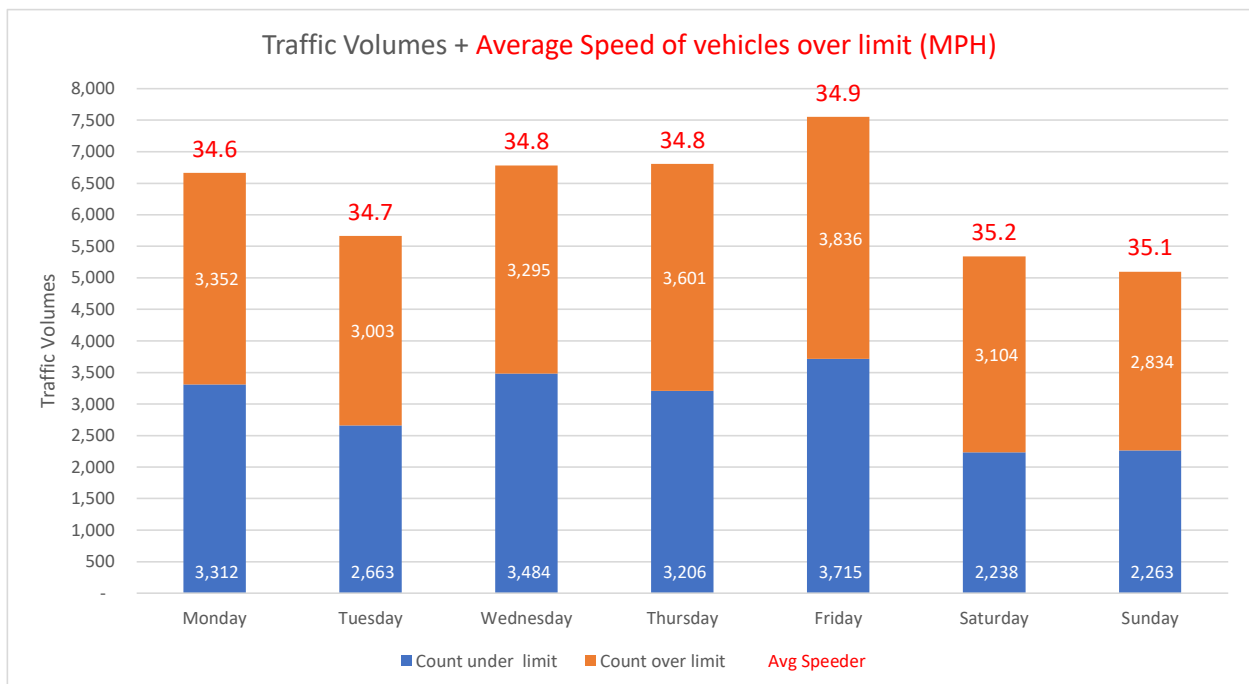

Location B3180 Ridge House (Daisymount direction)

Traffic Report From 28/09/2021
to 11/10/2021

Total Vehicles 43,908
85th Percentile Vehicles 37,322

Volumes	Time	Weekdays only	7 Days
Average Daily		3,346	3,136
AM Peak	08:00	317	266
PM Peak	05:00	292	255

Speed Limit: **30** mph
85th Percentile Speed: 36.4 mph
Average Speed: 30.54 mph

Max Speed 60 MPH on 29/09/2021 at 00:15:00

Over the two week period:	Mondays	Tuesdays	Wednesdays	Thursdays	Fridays	Saturdays	Sundays
Count over limit	3,352	3,003	3,295	3,601	3,836	3,104	2,834
% over limit	50.3	53.0	48.6	52.9	50.8	58.1	55.6
Avg Speeder (mph)	34.6	34.7	34.8	34.8	34.9	35.2	35.1

B3180 Ridge House (Daisymount direction)