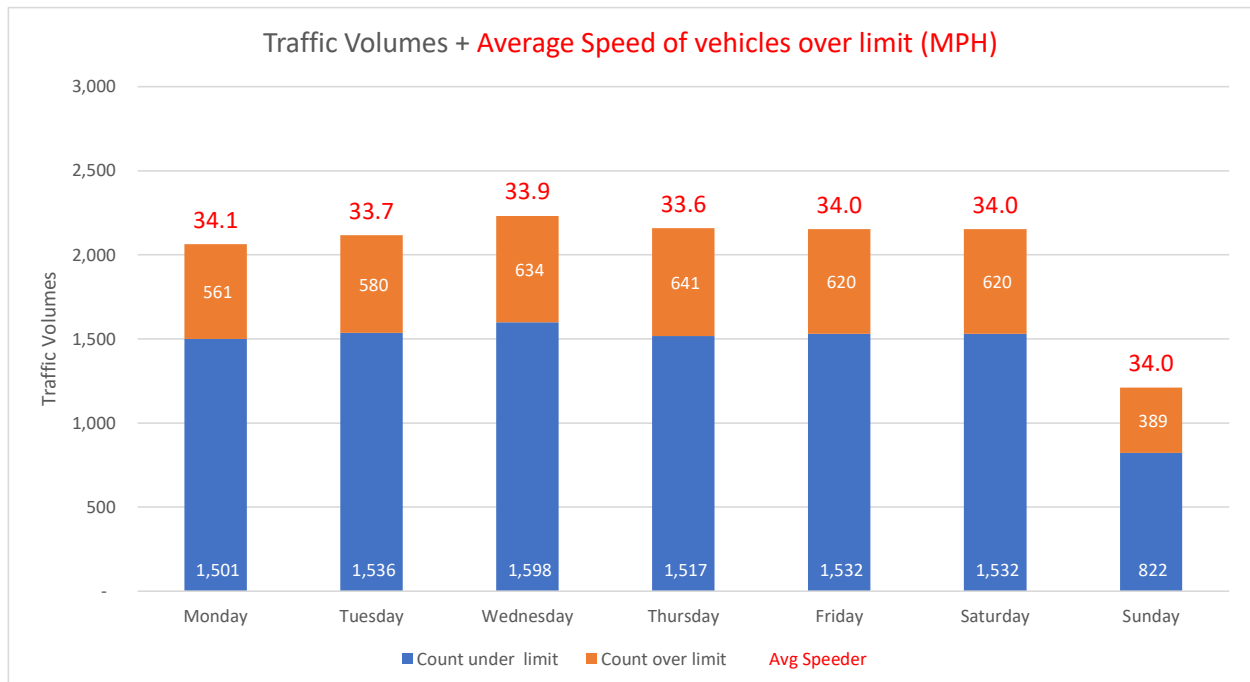

Location Moorlands facing uphill

Traffic Report From 04/07/2022
to 18/07/2022

Total Vehicles 13,603
85th Percentile Vehicles 11,563

Volumes	Time	Weekdays only	7 Days
Average Daily		1,003	922
AM Peak	08:00	107	83
PM Peak	03:00	106	90

Speed Limit: **30** mph
85th Percentile Speed: 33.1 mph
Average Speed: 27.5 mph

Max Speed 60 MPH on 06/07/2022 at 17:00:00

Over the two week period:	Mondays	Tuesdays	Wednesdays	Thursdays	Fridays	Saturdays	Sundays
Count over limit	561	580	634	641	620	620	389
% over limit	27.2	27.4	28.4	29.7	28.8	28.8	32.1
Avg Speeder (mph)	34.1	33.7	33.9	33.6	34.0	34.0	34.0

Moorlands facing uphill