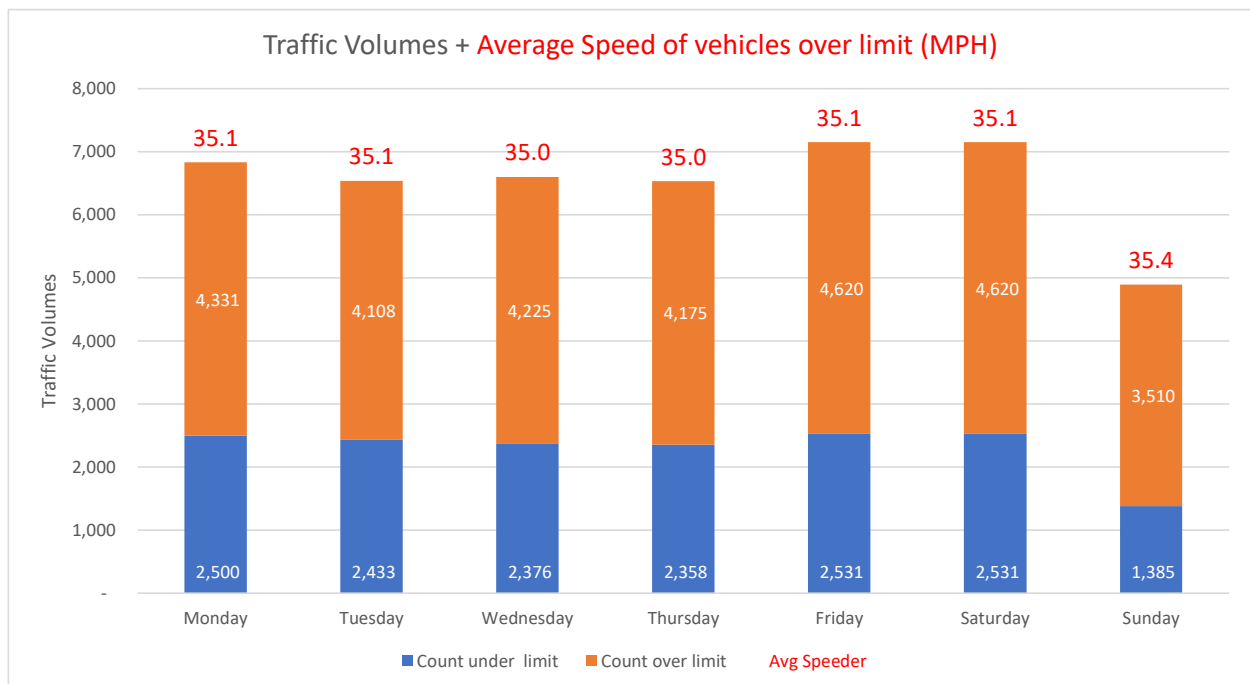

Location B3180 Little Stockleigh facing Daisymount

Traffic Report From 04/07/2022
to 18/07/2022

Total Vehicles 44,140
85th Percentile Vehicles 37,519

Volumes	Time	Weekdays only	7 Days
Average Daily		3,137	2,990
AM Peak	08:00	295	250
PM Peak	05:00	285	250

Speed Limit: **30** mph
85th Percentile Speed: 37.9 mph
Average Speed: 32.1 mph

Max Speed 60 MPH on 13/07/2022 at 00:15:00

Over the two week period:	Mondays	Tuesdays	Wednesdays	Thursdays	Fridays	Saturdays	Sundays
Count over limit	4,331	4,108	4,225	4,175	4,620	4,620	3,510
% over limit	63.4	62.8	64.0	63.9	64.6	64.6	71.7
Avg Speeder (mph)	35.1	35.1	35.0	35.0	35.1	35.1	35.4

B3180 Little Stockleigh facing Daisymount