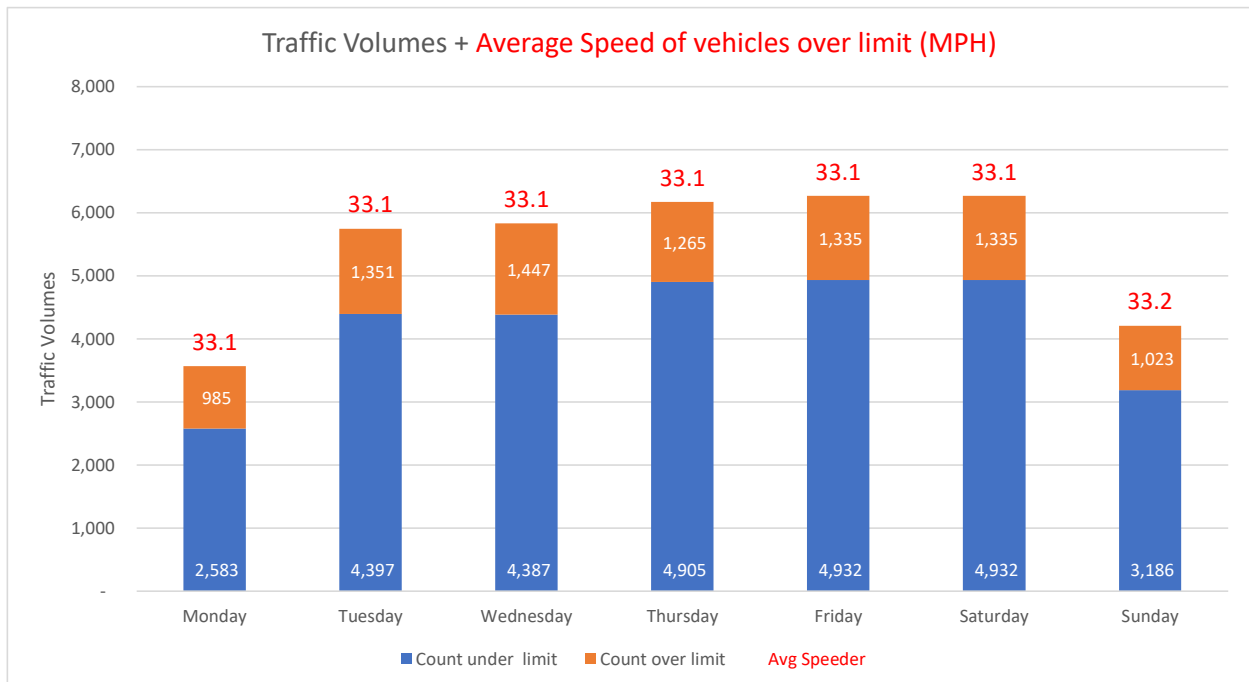

Location B3180 Little Stockleigh facing Tipton Cross

Traffic Report From 18/07/2022
to 01/08/2022

Total Vehicles 36,421
85th Percentile Vehicles 30,958

Volumes	Time	Weekdays only	7 Days
Average Daily		2,637	2,516
AM Peak	08:00	220	189
PM Peak	05:00	267	241

Speed Limit: **30** mph
85th Percentile Speed: 32 mph
Average Speed: 27.3 mph

Max Speed 50 MPH on 22/07/2022 at 07:10:00

Over the two week period:	Mondays	Tuesdays	Wednesdays	Thursdays	Fridays	Saturdays	Sundays
Count over limit	985	1,351	1,447	1,265	1,335	1,335	1,023
% over limit	27.6	23.5	24.8	20.5	21.3	21.3	24.3
Avg Speeder (mph)	33.1	33.1	33.1	33.1	33.1	33.1	33.2

B3180 Little Stockleigh facing Tipton Cross