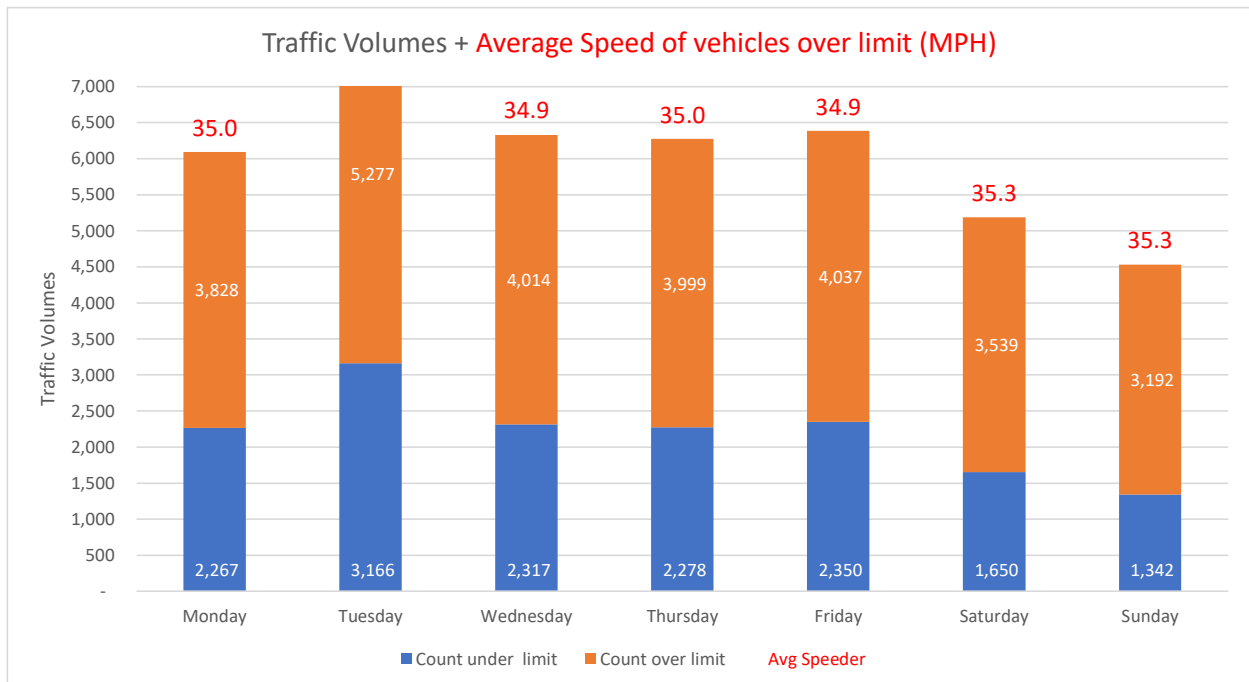

Location B3180 Little Stockleigh facing Daisymount

Traffic Report From 09/11/2021
to 23/11/2021

Total Vehicles 43,262
85th Percentile Vehicles 36,773

Volumes	Time	Weekdays only	7 Days
Average Daily		3,071	2,888
AM Peak	08:00	275	227
PM Peak	04:00	262	242

Speed Limit: **30** mph
85th Percentile Speed: 37.7 mph
Average Speed: 31.84 mph

Max Speed 55 MPH on 10/11/2021 at 02:30:00

Over the two week period:	Mondays	Tuesdays	Wednesdays	Thursdays	Fridays	Saturdays	Sundays
Count over limit	3,828	5,277	4,014	3,999	4,037	3,539	3,192
% over limit	62.8	62.5	63.4	63.7	63.2	68.2	70.4
Avg Speeder (mph)	35.0	34.9	34.9	35.0	34.9	35.3	35.3

B3180 Little Stockleigh facing Daisymount