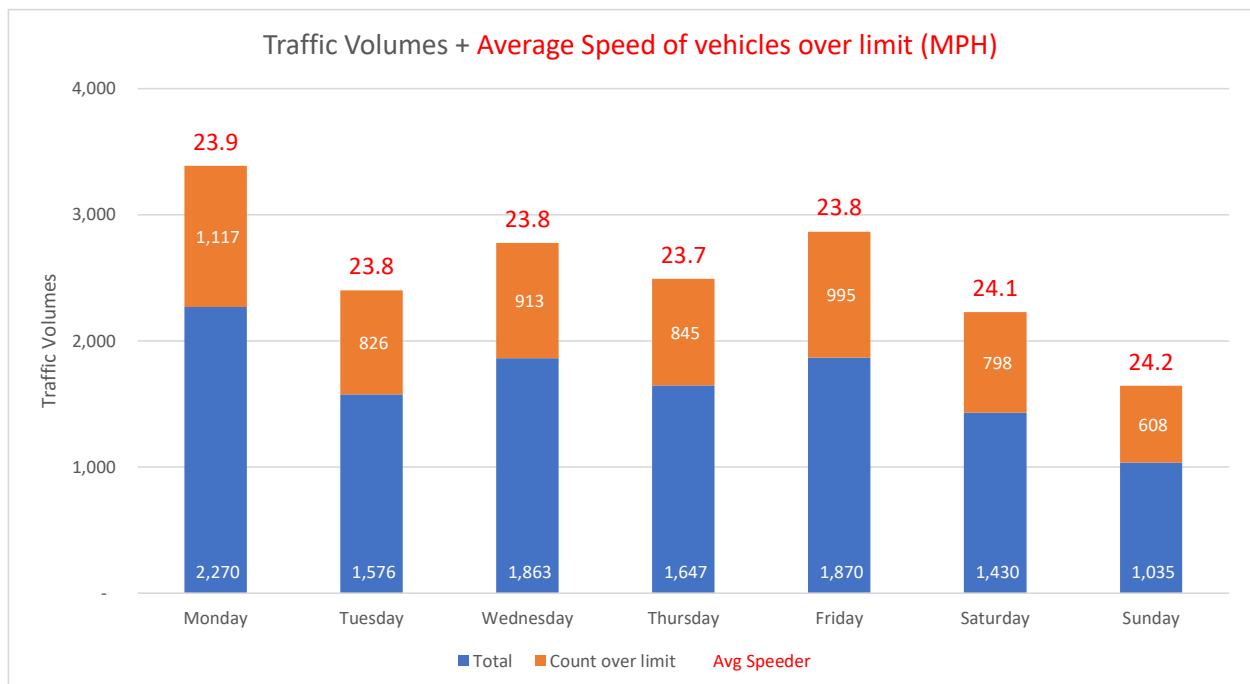

Location The Vee

Traffic Report From 07/06/2021
to 21/06/2021

Total Vehicles 11,693
85th Percentile Vehicles 9,939

Volumes	Time	Weekdays only	7 Days
Average Daily		846	781
AM Peak	08:00	77	63
PM Peak	03:00	94	81

Speed Limit: **20** mph
85th Percentile Speed: 24.7 mph
Average Speed: 19.98 mph

Max Speed 40 MPH on 09/06/2021 at 20:30:00

Over the two week period:	Mondays	Tuesdays	Wednesdays	Thursdays	Fridays	Saturdays	Sundays
Count over limit	1,117	826	913	845	995	798	608
% over limit	49.2	52.4	49.0	51.3	53.2	55.8	58.7
Avg Speeder (mph)	23.9	23.8	23.8	23.7	23.8	24.1	24.2

The Vee