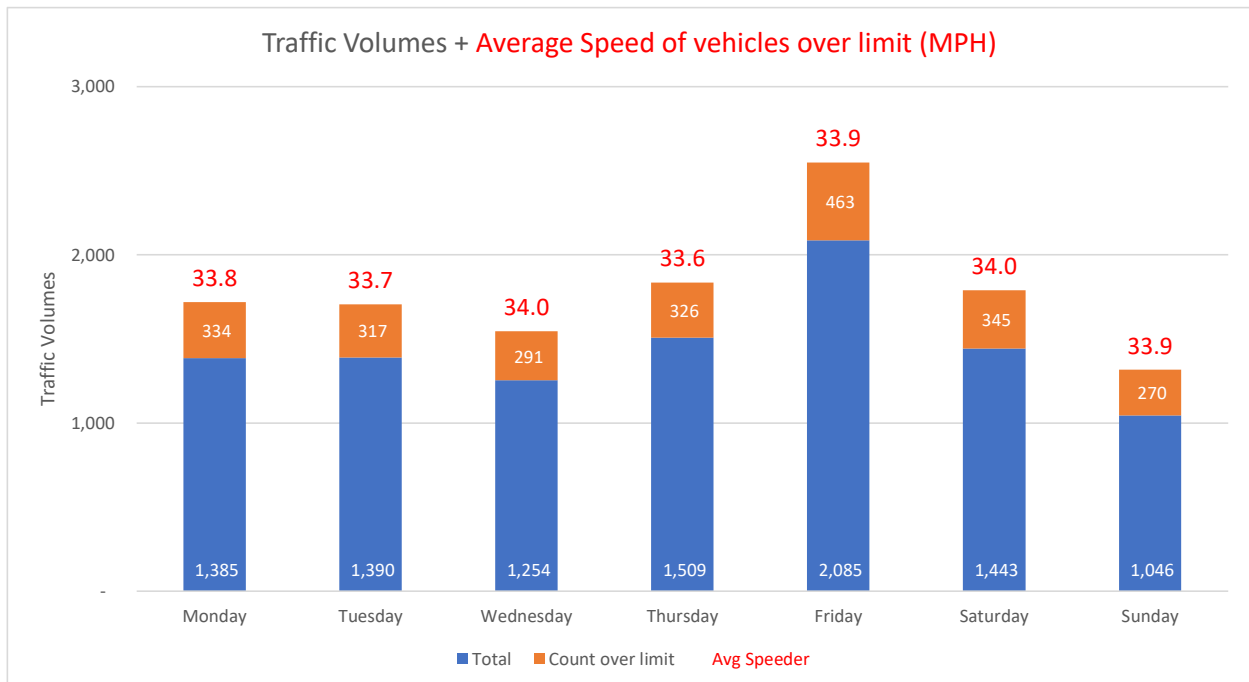

Location

Bendarroch Rd nr Moorlands (facing uphill)

Traffic Report From 15/01/2021
to 01/02/2021

Total Vehicles 10,109
85th Percentile Vehicles 8,593

Volumes	Time	Weekdays only	7 Days
Average Daily		646	580
AM Peak	08:00	65	51
PM Peak	03:00	72	63

Speed Limit: **30** mph
85th Percentile Speed: 32.3 mph
Average Speed: 26.45 mph

Max Speed 55 MPH on 25/01/2021 at 05:25:00

Over the two week period:	Mondays	Tuesdays	Wednesdays	Thursdays	Fridays	Saturdays	Sundays
Count over limit	334	317	291	326	463	345	270
% over limit	24.1	22.8	23.2	21.6	22.2	23.9	25.8
Avg Speeder (mph)	33.8	33.7	34.0	33.6	33.9	34.0	33.9

Moorlands facing downhill