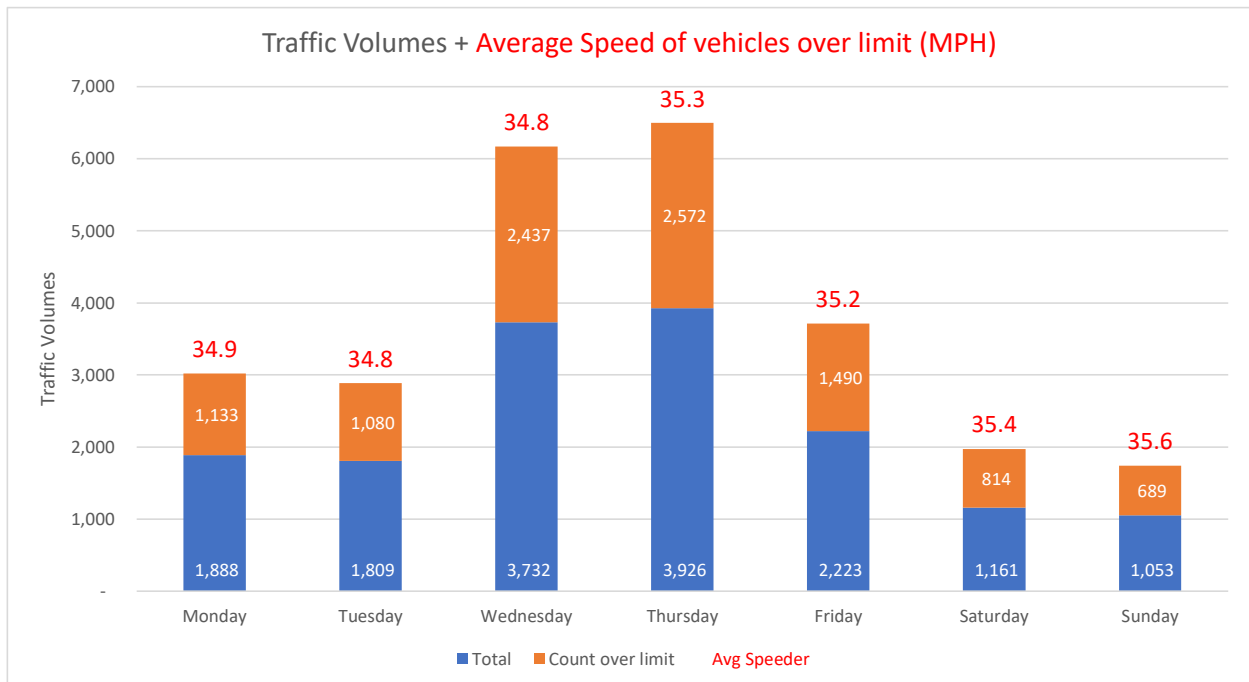

Location B3180 Little Stockleigh facing Daisymount

Traffic Report From 06/01/2021
to 15/01/2021

Total Vehicles 15,792
85th Percentile Vehicles 13,423

Volumes	Time	Weekdays only	7 Days
Average Daily		1,727	1,550
AM Peak	08:00	165	134
PM Peak	04:00	168	145

Speed Limit: **30** mph
85th Percentile Speed: 37.9 mph
Average Speed: 31.91 mph

Max Speed 55 MPH on 07/01/2021 at 06:50:00

Over the two week period:	Mondays	Tuesdays	Wednesdays	Thursdays	Fridays	Saturdays	Sundays
Count over limit	1,133	1,080	2,437	2,572	1,490	814	689
% over limit	60.0	59.7	65.3	65.5	67.0	70.1	65.4
Avg Speeder (mph)	34.9	34.8	34.8	35.3	35.2	35.4	35.6

B3180 Little Stockleigh facing Daisymount