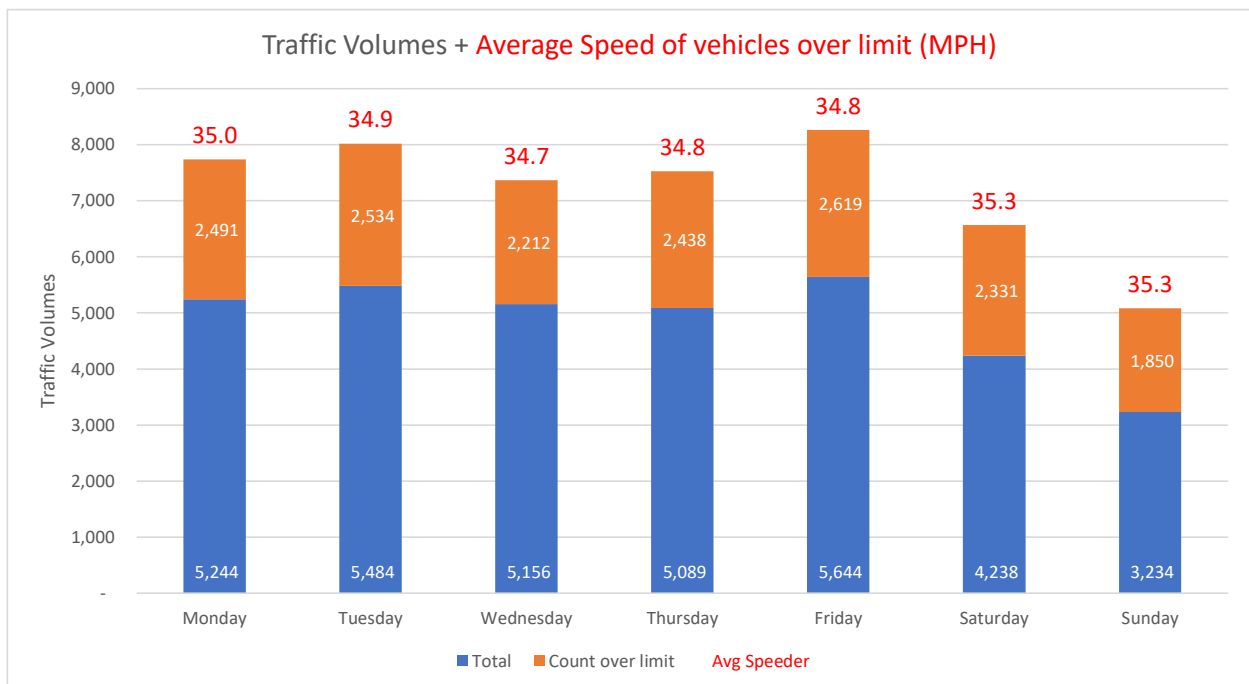

Location B3180 Little Stockleigh facing Tipton Cross

Traffic Report From 04/12/2020  
to 18/12/2020

Total Vehicles 34,090  
85th Percentile Vehicles 28,976

Volumes	Time	Weekdays only	7 Days
Average Daily		2,474	2,300
AM Peak	08:00	214	175
PM Peak	04:00	241	222

Speed Limit: **30** mph  
85th Percentile Speed: 36.2 mph  
Average Speed: 30.2 mph

Max Speed 60 MPH on 06/12/2020 at 21:15:00

Over the two week period:	Mondays	Tuesdays	Wednesdays	Thursdays	Fridays	Saturdays	Sundays
Count over limit	2,491	2,534	2,212	2,438	2,619	2,331	1,850
% over limit	47.5	46.2	42.9	47.9	46.4	55.0	57.2
Avg Speeder	35.0	34.9	34.7	34.8	34.8	35.3	35.3

B3180 Little Stockleigh facing Tipton Cross

Location B3180 Little Stockleigh facing Tipton Cross

Traffic Report From 04/12/2020  
to 18/12/2020