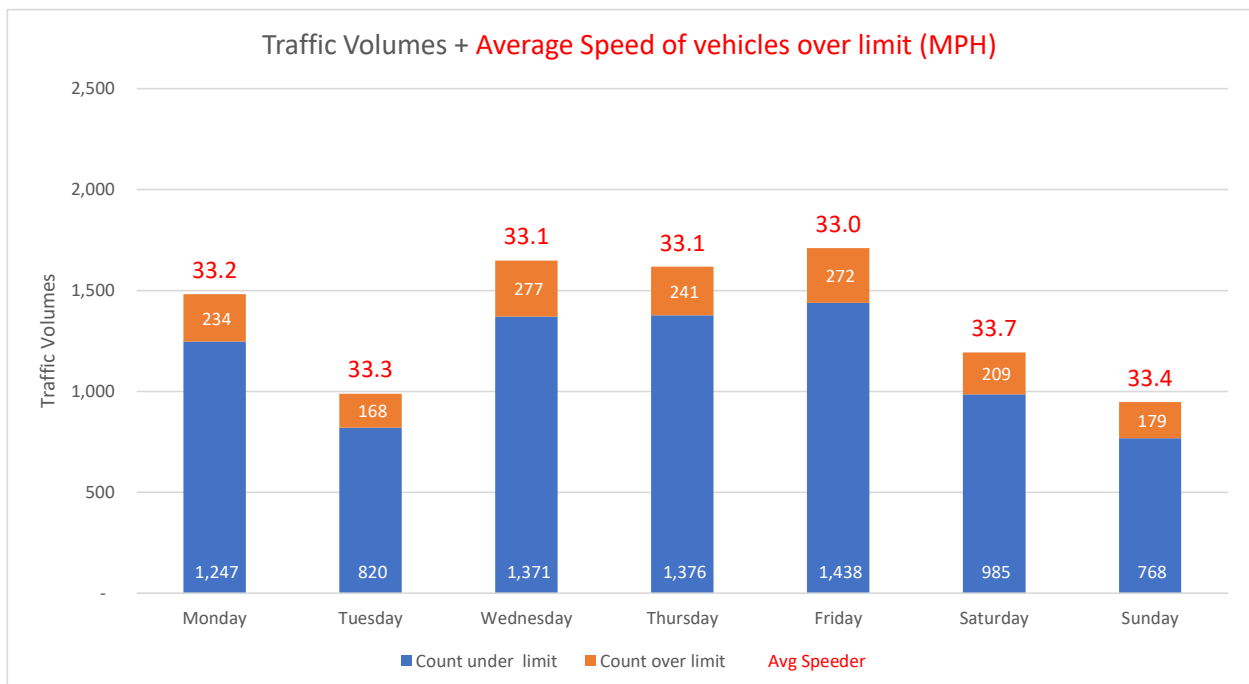

Location Moorlands facing downhill

Traffic Report From 04/01/2022
to 17/01/2022

Total Vehicles 9,591
85th Percentile Vehicles 8,152

Volumes	Time	Weekdays only	7 Days
Average Daily		744	684
AM Peak	08:00	92	74
PM Peak	03:00	73	62

Speed Limit: **30** mph
85th Percentile Speed: 30.5 mph
Average Speed: 25.81 mph

Max Speed 50 MPH on 06/01/2022 at 14:10:00

Over the two week period:	Mondays	Tuesdays	Wednesdays	Thursdays	Fridays	Saturdays	Sundays
Count over limit	234	168	277	241	272	209	179
% over limit	15.8	17.0	16.8	14.9	15.9	17.5	18.9
Avg Speeder (mph)	33.2	33.3	33.1	33.1	33.0	33.7	33.4

Moorlands facing downhill