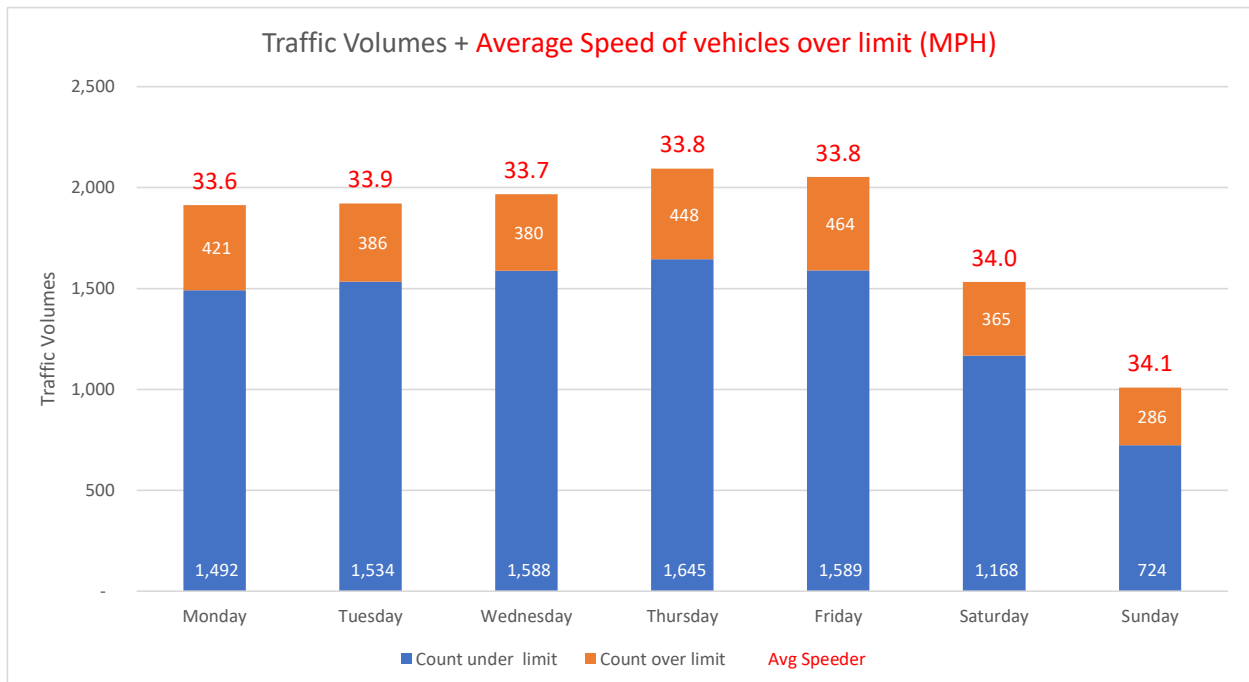

Location Moorlands facing uphill

Traffic Report From 31/01/2022
to 14/02/2022

Total Vehicles 12,488
85th Percentile Vehicles 10,615

Volumes	Time	Weekdays only	7 Days
Average Daily		931	846
AM Peak	08:00	93	72
PM Peak	03:00	103	92

Speed Limit: **30** mph
85th Percentile Speed: 32 mph
Average Speed: 26.47 mph

Max Speed 55 MPH on 06/02/2022 at 21:55:00

Over the two week period:	Mondays	Tuesdays	Wednesdays	Thursdays	Fridays	Saturdays	Sundays
Count over limit	421	386	380	448	464	365	286
% over limit	22.0	20.1	19.3	21.4	22.6	23.8	28.3
Avg Speeder (mph)	33.6	33.9	33.7	33.8	33.8	34.0	34.1

Moorlands facing uphill