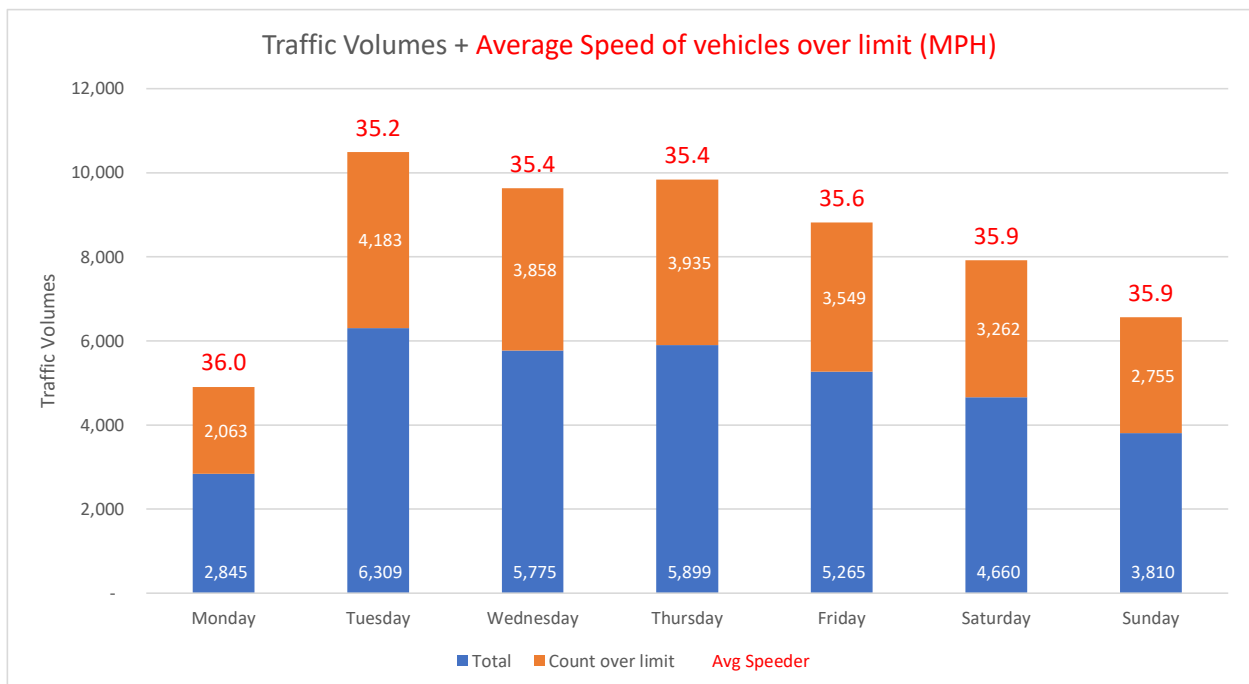

Location B3180 Little Stockleigh facing Daisymount

Traffic Report From 29/03/2021
to 12/04/2021

Total Vehicles 34,566
85th Percentile Vehicles 29,381

Volumes	Time	Weekdays only	7 Days
Average Daily		2,514	2,401
AM Peak	10:00	234	233
PM Peak	04:00	221	215

Speed Limit: **30** mph
85th Percentile Speed: 38.6 mph
Average Speed: 32.52 mph

Max Speed 60 MPH on 04/04/2021 at 17:30:00

Over the two week period:	Mondays	Tuesdays	Wednesdays	Thursdays	Fridays	Saturdays	Sundays
Count over limit	2,063	4,183	3,858	3,935	3,549	3,262	2,755
% over limit	72.5	66.3	66.8	66.7	67.4	70.0	72.3
Avg Speeder (mph)	36.0	35.2	35.4	35.4	35.6	35.9	35.9

B3180 Little Stockleigh facing Daisymount