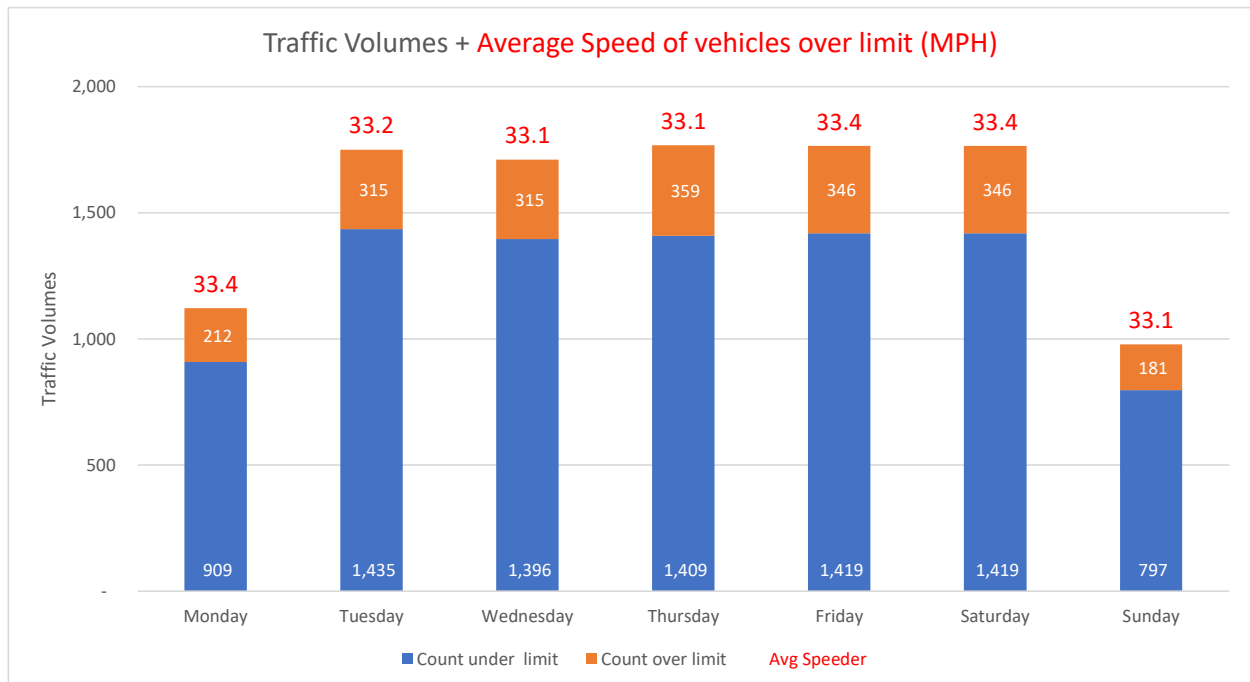

Location Moorlands facing downhill

Traffic Report From 28/03/2022
to 11/04/2022

Total Vehicles 10,313
85th Percentile Vehicles 8,766

Volumes	Time	Weekdays only	7 Days
Average Daily		773	709
AM Peak	08:00	94	76
PM Peak	03:00	78	67

Speed Limit: **30** mph
85th Percentile Speed: 31.2 mph
Average Speed: 26.4 mph

Max Speed 65 MPH on 09/04/2022 at 00:30:00

Over the two week period:	Mondays	Tuesdays	Wednesdays	Thursdays	Fridays	Saturdays	Sundays
Count over limit	212	315	315	359	346	346	181
% over limit	18.9	18.0	18.4	20.3	19.6	19.6	18.5
Avg Speeder (mph)	33.4	33.2	33.1	33.1	33.4	33.4	33.1

#REF!