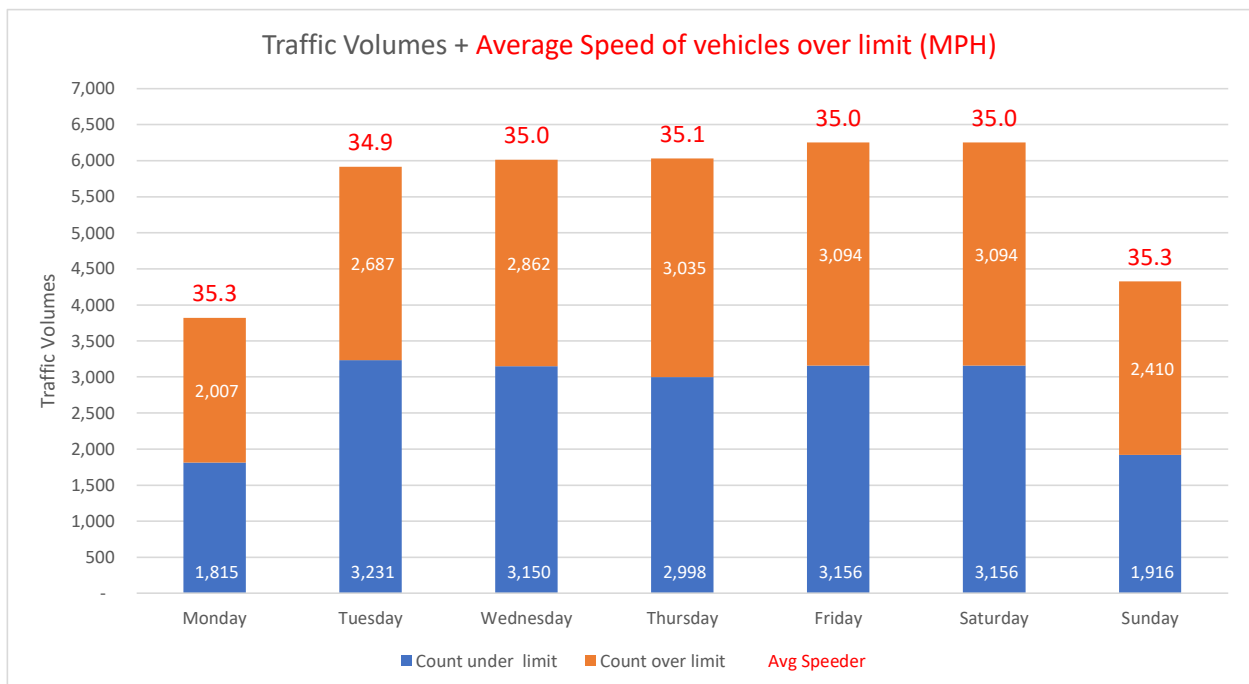

Location B3180 Little Stockleigh facing Tipton Cross

Traffic Report From 28/03/2022
to 11/04/2022

Total Vehicles 37,220
85th Percentile Vehicles 31,637

Volumes	Time	Weekdays only	7 Days
Average Daily		2,676	2,567
AM Peak	08:00	239	199
PM Peak	04:00	263	247

Speed Limit: **30** mph
85th Percentile Speed: 36.8 mph
Average Speed: 30.1 mph

Max Speed 65 MPH on 09/04/2022 at 21:35:00

Over the two week period:	Mondays	Tuesdays	Wednesdays	Thursdays	Fridays	Saturdays	Sundays
Count over limit	2,007	2,687	2,862	3,035	3,094	3,094	2,410
% over limit	52.5	45.4	47.6	50.3	49.5	49.5	55.7
Avg Speeder (mph)	35.3	34.9	35.0	35.1	35.0	35.0	35.3

#REF!

Location B3180 Little Stockleigh facing Tipton Cross

Traffic Report From 28/03/2022
to 11/04/2022