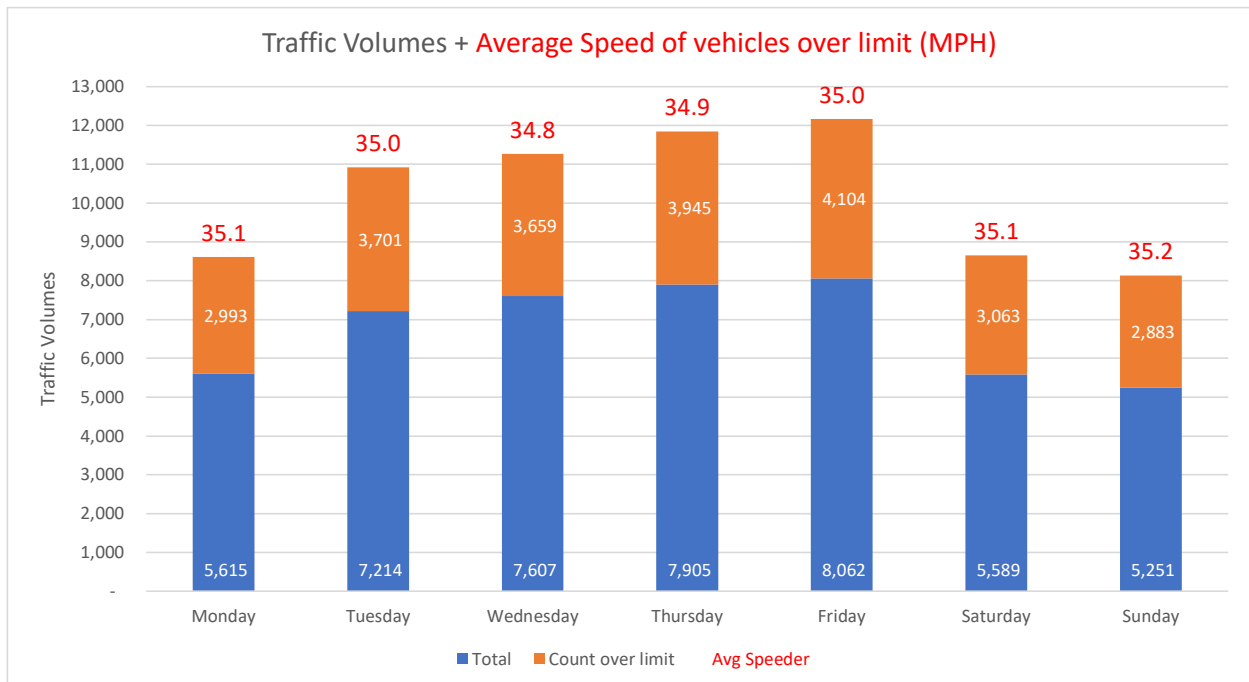

Location B3180 Ridge House (Daisymount direction)

Traffic Report From 26/04/2021
to 10/05/2021

Total Vehicles 47,248
85th Percentile Vehicles 40,161

Volumes	Time	Weekdays only	7 Days
Average Daily		3,453	3,241
AM Peak	08:00	323	276
PM Peak	03:00	309	281

Speed Limit: **30** mph
85th Percentile Speed: 36.5 mph
Average Speed: 30.44 mph

Max Speed 60 MPH on 27/04/2021 at 01:25:00

Over the two week period:	Mondays	Tuesdays	Wednesdays	Thursdays	Fridays	Saturdays	Sundays
Count over limit	2,993	3,701	3,659	3,945	4,104	3,063	2,883
% over limit	53.3	51.3	48.1	49.9	50.9	54.8	54.9
Avg Speeder (mph)	35.1	35.0	34.8	34.9	35.0	35.1	35.2

B3180 Ridge House (Daisymount direction)