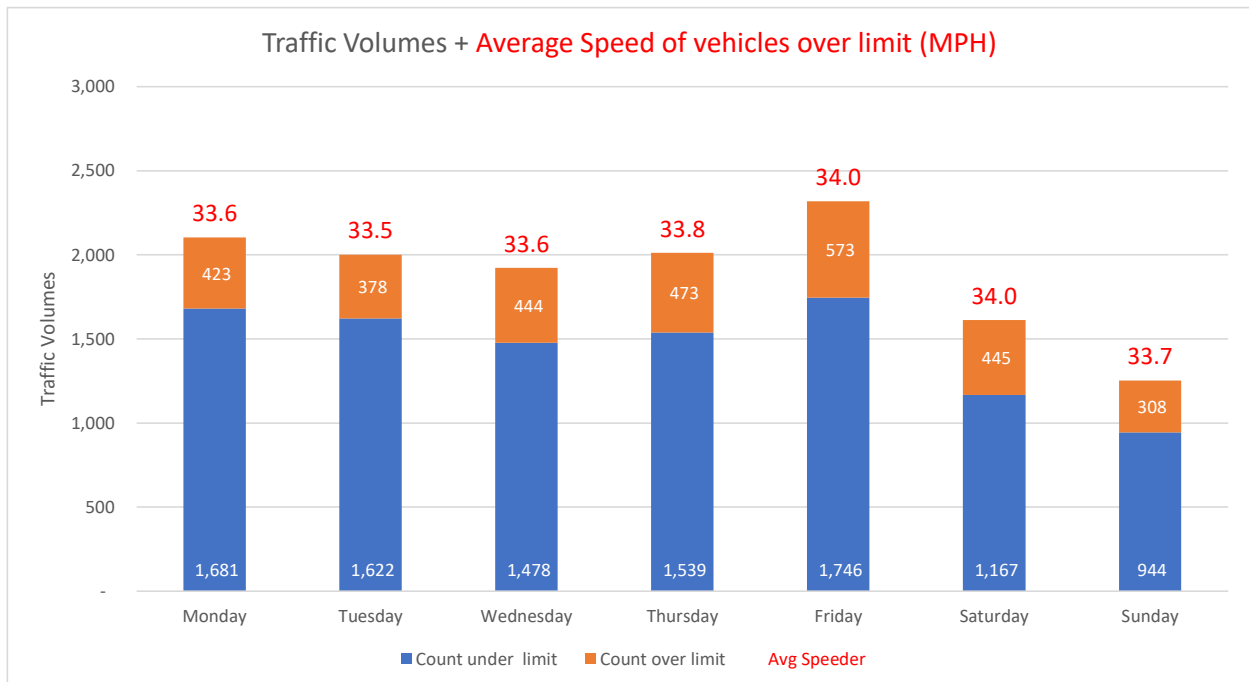

Location Moorlands facing uphill

Traffic Report From 25/10/2021
to 09/11/2021

Total Vehicles 13,219
85th Percentile Vehicles 11,236

Volumes	Time	Weekdays only	7 Days
Average Daily		898	846
AM Peak	09:00	82	66
PM Peak	04:00	105	96

Speed Limit: **30** mph
85th Percentile Speed: 32.2 mph
Average Speed: 26.43 mph

Max Speed 65 MPH on 01/11/2021 at 13:05:00

Over the two week period:	Mondays	Tuesdays	Wednesdays	Thursdays	Fridays	Saturdays	Sundays
Count over limit	423	378	444	473	573	445	308
% over limit	20.1	18.9	23.1	23.5	24.7	27.6	24.6
Avg Speeder (mph)	33.6	33.5	33.6	33.8	34.0	34.0	33.7

Moorlands facing uphill