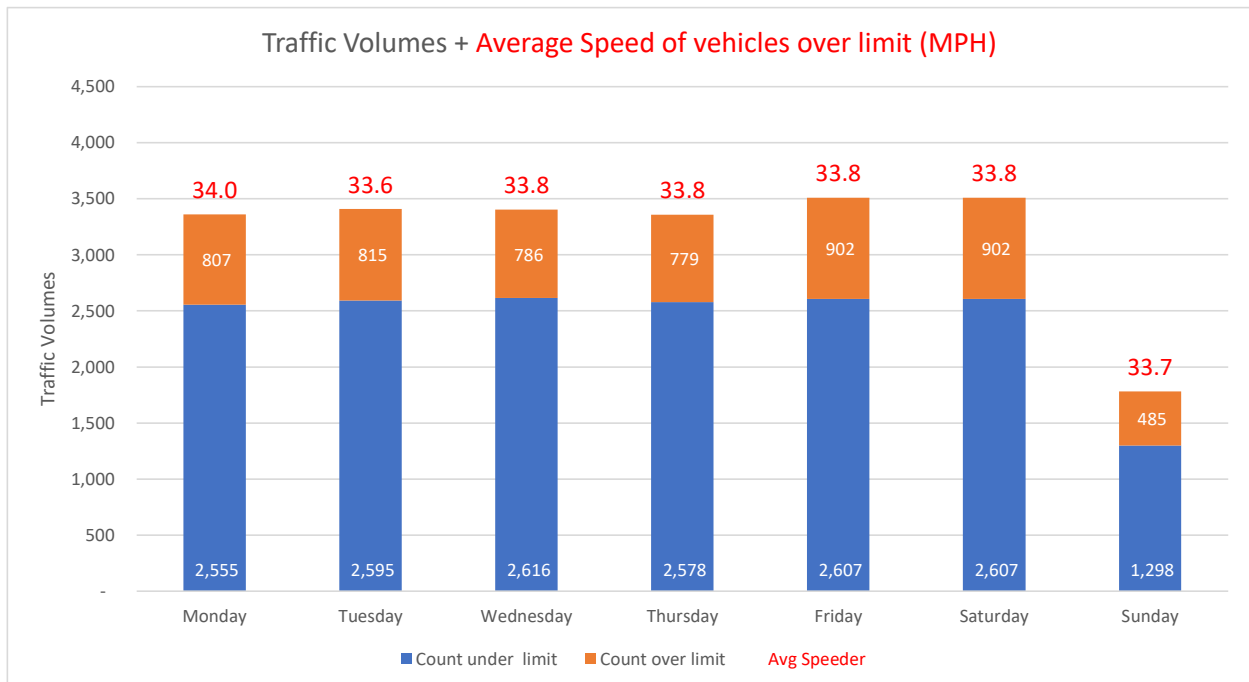

Location Moorlands facing uphill

Traffic Report From 25/04/2022
to 16/05/2022

Total Vehicles 21,325
85th Percentile Vehicles 18,126

Volumes	Time	Weekdays only	7 Days
Average Daily		1,080	975
AM Peak	08:00	102	82
PM Peak	03:00	113	100

Speed Limit: **30** mph
85th Percentile Speed: 32.5 mph
Average Speed: 26.9 mph

Max Speed 60 MPH on 07/05/2022 at 15:50:00

Over the two week period:	Mondays	Tuesdays	Wednesdays	Thursdays	Fridays	Saturdays	Sundays
Count over limit	807	815	786	779	902	902	485
% over limit	24.0	23.9	23.1	23.2	25.7	25.7	27.2
Avg Speeder (mph)	34.0	33.6	33.8	33.8	33.8	33.8	33.7

#REF!