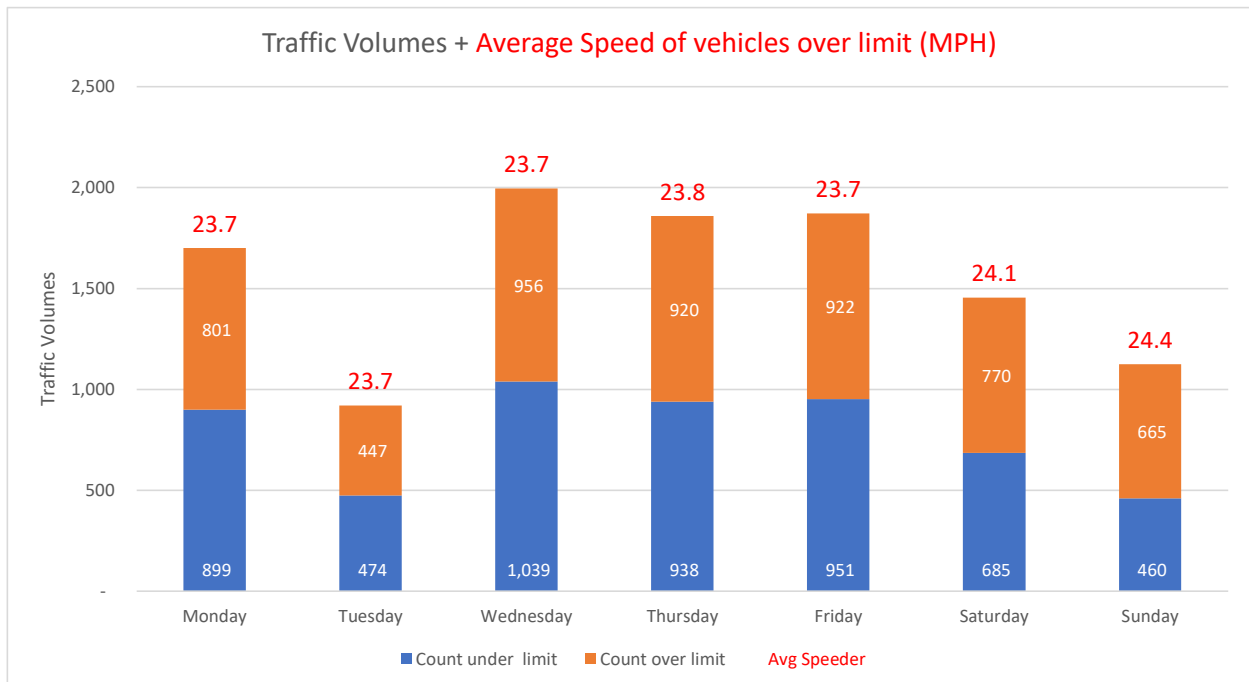

Location The Vee

Traffic Report From 23/11/2021
to 06/12/2021

Total Vehicles 10,931
85th Percentile Vehicles 9,291

Volumes	Time	Weekdays only	7 Days
Average Daily		834	780
AM Peak	08:00	89	72
PM Peak	03:00	103	91

Speed Limit: **20** mph
85th Percentile Speed: 24.7 mph
Average Speed: 19.85 mph

Max Speed 40 MPH on 02/12/2021 at 03:50:00

Over the two week period:	Mondays	Tuesdays	Wednesdays	Thursdays	Fridays	Saturdays	Sundays
Count over limit	801	447	956	920	922	770	665
% over limit	47.1	48.5	47.9	49.5	49.2	52.9	59.1
Avg Speeder (mph)	23.7	23.7	23.7	23.8	23.7	24.1	24.4

The Vee