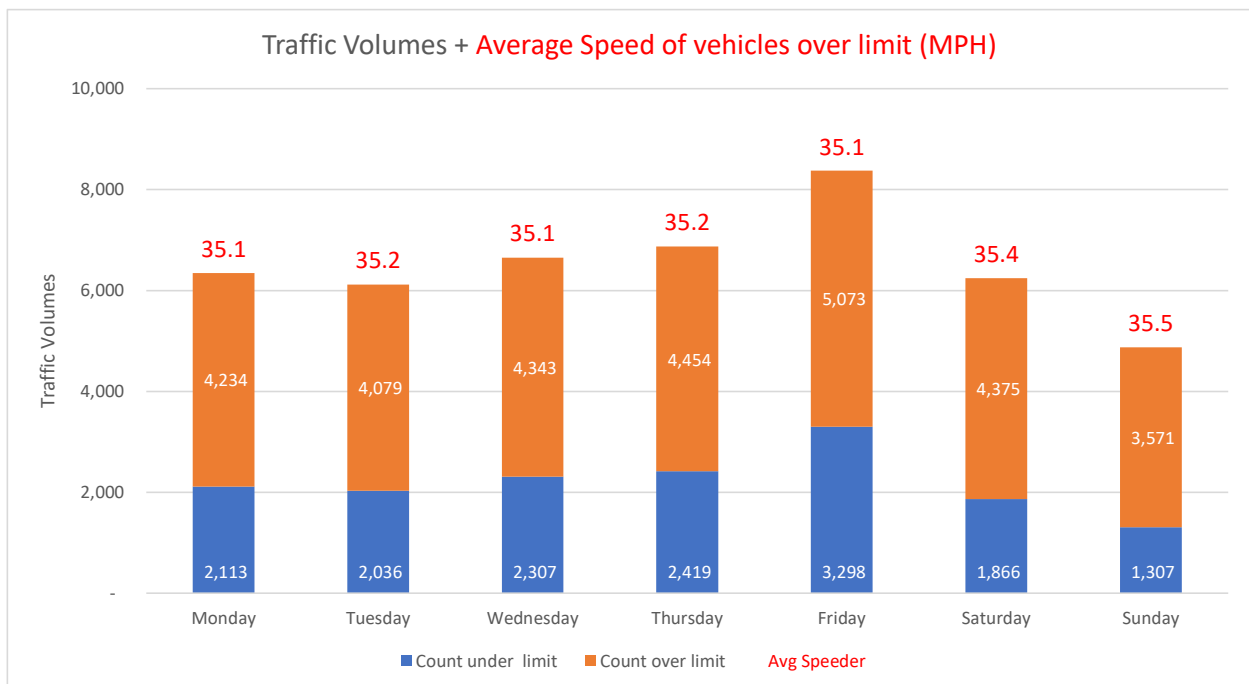

Location B3180 Little Stockleigh facing Daisymount

Traffic Report From 21/06/2021
to 05/07/2021

Total Vehicles 45,471
85th Percentile Vehicles 38,650

Volumes	Time	Weekdays only	7 Days
Average Daily		3,223	3,096
AM Peak	08:00	315	273
PM Peak	04:00	289	264

Speed Limit: **30** mph
85th Percentile Speed: 38.1 mph
Average Speed: 32.12 mph

Max Speed 65 MPH on 22/06/2021 at 08:40:00

Over the two week period:	Mondays	Tuesdays	Wednesdays	Thursdays	Fridays	Saturdays	Sundays
Count over limit	4,234	4,079	4,343	4,454	5,073	4,375	3,571
% over limit	66.7	66.7	65.3	64.8	60.6	70.1	73.2
Avg Speeder (mph)	35.1	35.2	35.1	35.2	35.1	35.4	35.5

B3180 Little Stockleigh facing Daisymount