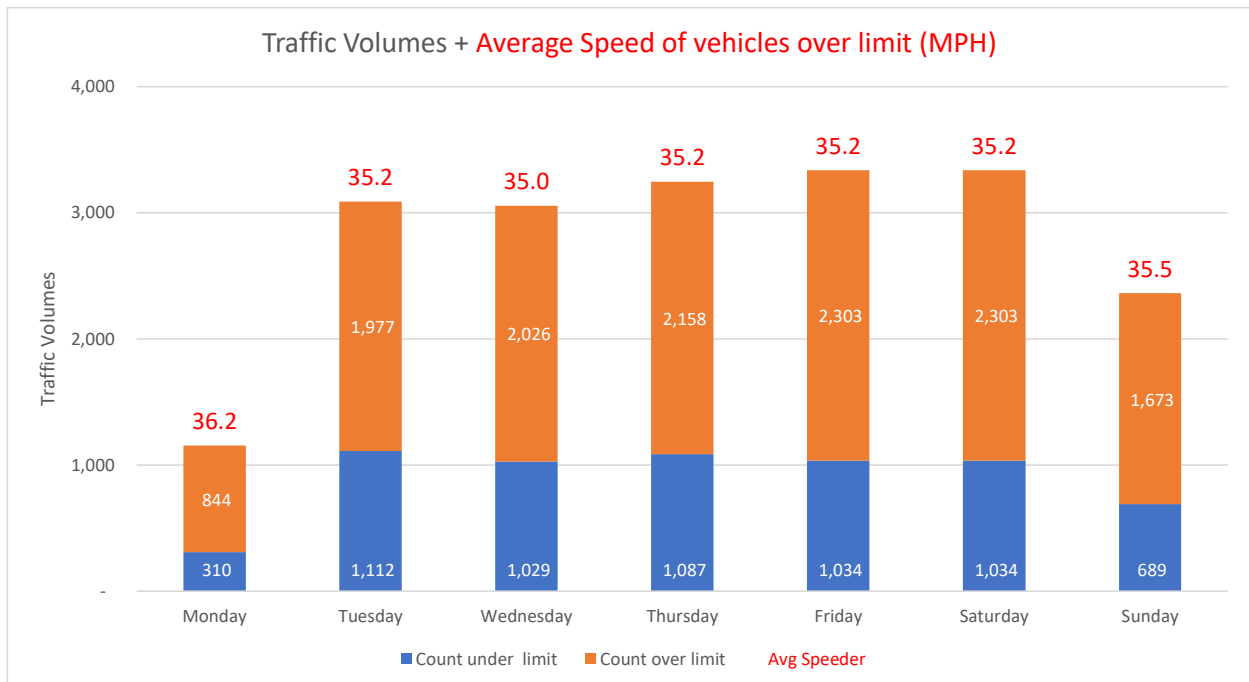

Location B3180 Little Stockleigh facing Daisymount

Traffic Report From 16/05/2022
to 23/05/2022

Total Vehicles 18,862
85th Percentile Vehicles 16,033

Volumes	Time	Weekdays only	7 Days
Average Daily		2,661	2,612
AM Peak	08:00	243	223
PM Peak	04:00	277	244

Speed Limit: **30** mph
85th Percentile Speed: 38.3 mph
Average Speed: 32.4 mph

Max Speed 55 MPH on 16/05/2022 at 22:45:00

Over the two week period:	Mondays	Tuesdays	Wednesdays	Thursdays	Fridays	Saturdays	Sundays
Count over limit	844	1,977	2,026	2,158	2,303	2,303	1,673
% over limit	73.1	64.0	66.3	66.5	69.0	69.0	70.8
Avg Speeder (mph)	36.2	35.2	35.0	35.2	35.2	35.2	35.5

#REF!