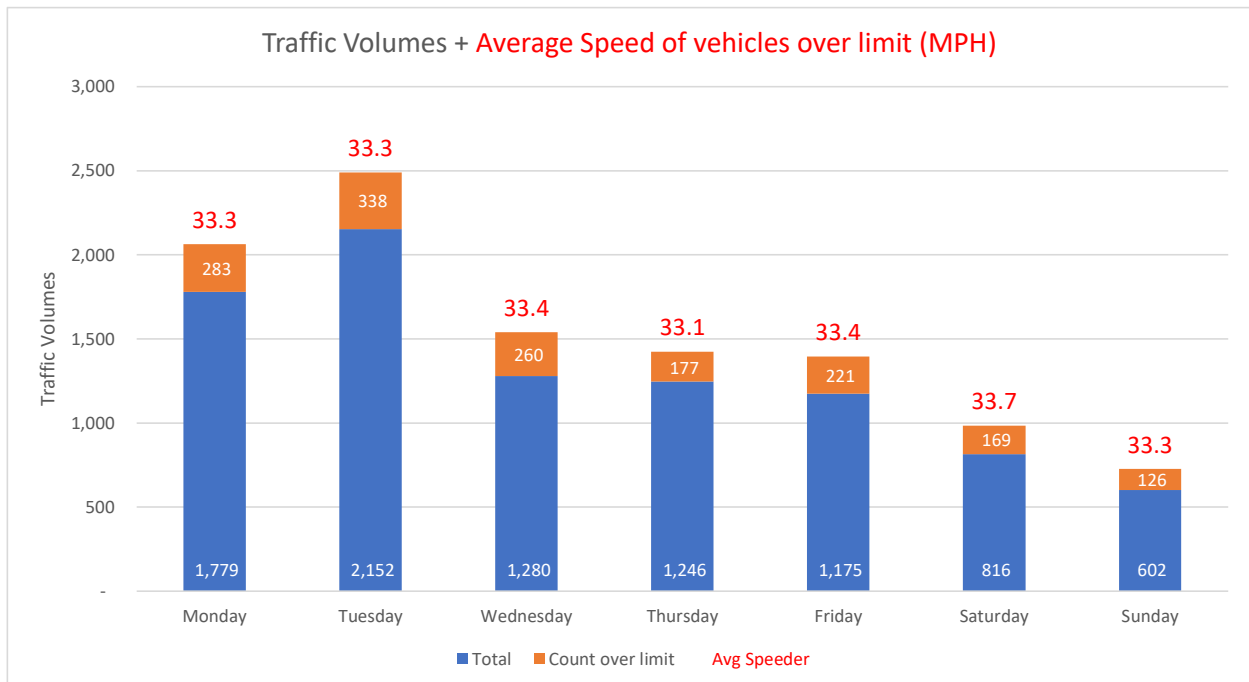

Location Moorlands facing downhill

Traffic Report From 15/02/2021
to 03/03/2021

Total Vehicles 9,055
85th Percentile Vehicles 7,697

Volumes	Time	Weekdays only	7 Days
Average Daily		589	522
AM Peak	07:00	52	44
PM Peak	03:00	61	51

Speed Limit: **30** mph
85th Percentile Speed: 30.8 mph
Average Speed: 25.72 mph

Max Speed 55 MPH on 24/02/2021 at 06:45:00

Over the two week period:	Mondays	Tuesdays	Wednesdays	Thursdays	Fridays	Saturdays	Sundays
Count over limit	283	338	260	177	221	169	126
% over limit	15.9	15.7	20.3	14.2	18.8	20.7	20.9
Avg Speeder (mph)	33.3	33.3	33.4	33.1	33.4	33.7	33.3

Moorlands facing downhill