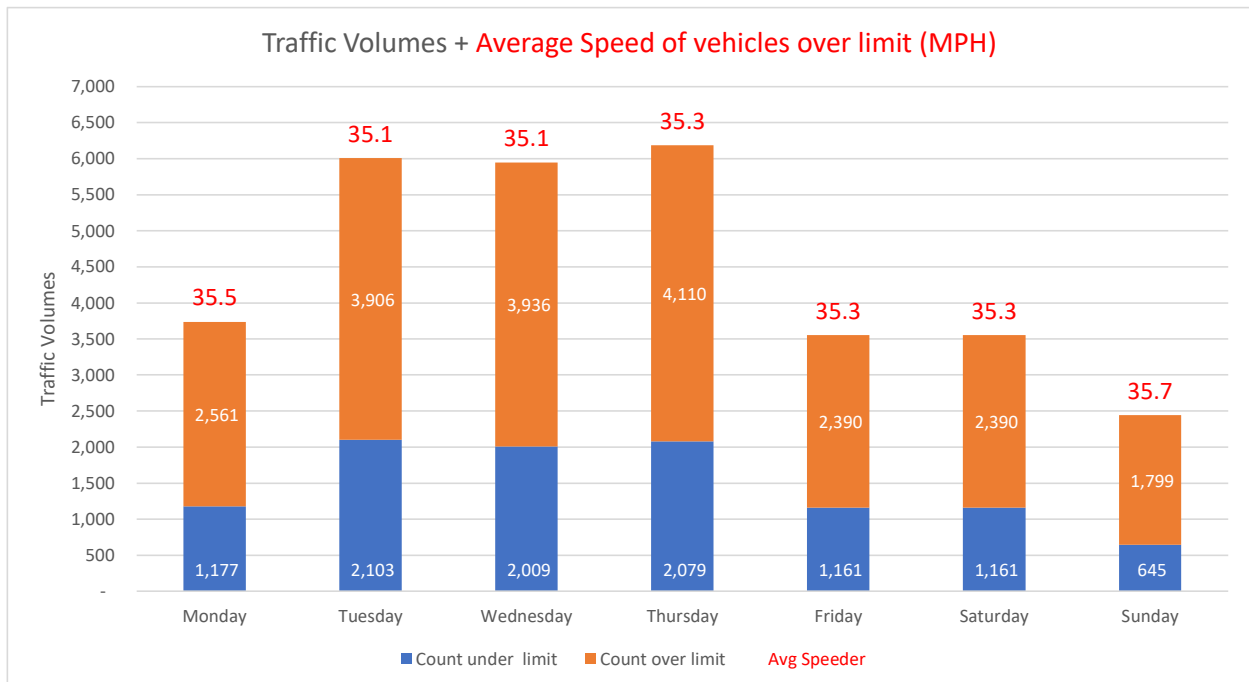

Location B3180 Little Stockleigh facing Daisymount

Traffic Report From 14/03/2022
to 28/03/2022

Total Vehicles 30,446
85th Percentile Vehicles 25,879

Volumes	Time	Weekdays only	7 Days
Average Daily		2,418	2,443
AM Peak	08:00	282	236
PM Peak	05:00	260	226

Speed Limit: **30** mph
85th Percentile Speed: 38.3 mph
Average Speed: 15223 mph

Max Speed 60 MPH on 18/03/2022 at 06:40:00

Over the two week period:	Mondays	Tuesdays	Wednesdays	Thursdays	Fridays	Saturdays	Sundays
Count over limit	2,561	3,906	3,936	4,110	2,390	2,390	1,799
% over limit	68.5	65.0	66.2	66.4	67.3	67.3	73.6
Avg Speeder (mph)	35.5	35.1	35.1	35.3	35.3	35.3	35.7

#REF!