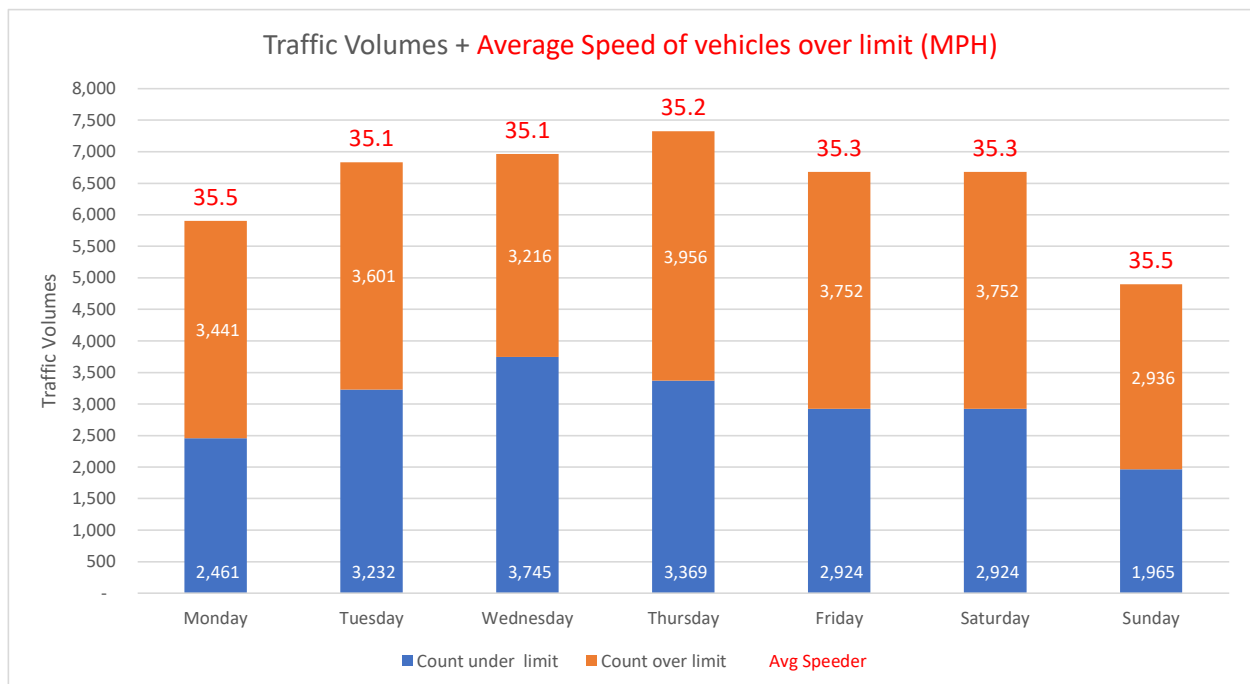

Location B3180 Ridge House (Daisymount direction)

Traffic Report From 11/04/2022
to 25/04/2022

Total Vehicles 44,363
85th Percentile Vehicles 37,709

Volumes	Time	Weekdays only	7 Days
Average Daily		3,172	3,028
AM Peak	11:00	286	283
PM Peak	05:00	265	267

Speed Limit: **30** mph
85th Percentile Speed: 37.4 mph
Average Speed: 30.7 mph

Max Speed 65 MPH on 13/04/2022 at 00:00:00

Over the two week period:	Mondays	Tuesdays	Wednesdays	Thursdays	Fridays	Saturdays	Sundays
Count over limit	3,441	3,601	3,216	3,956	3,752	3,752	2,936
% over limit	58.3	52.7	46.2	54.0	56.2	56.2	59.9
Avg Speeder (mph)	35.5	35.1	35.1	35.2	35.3	35.3	35.5

#REF!