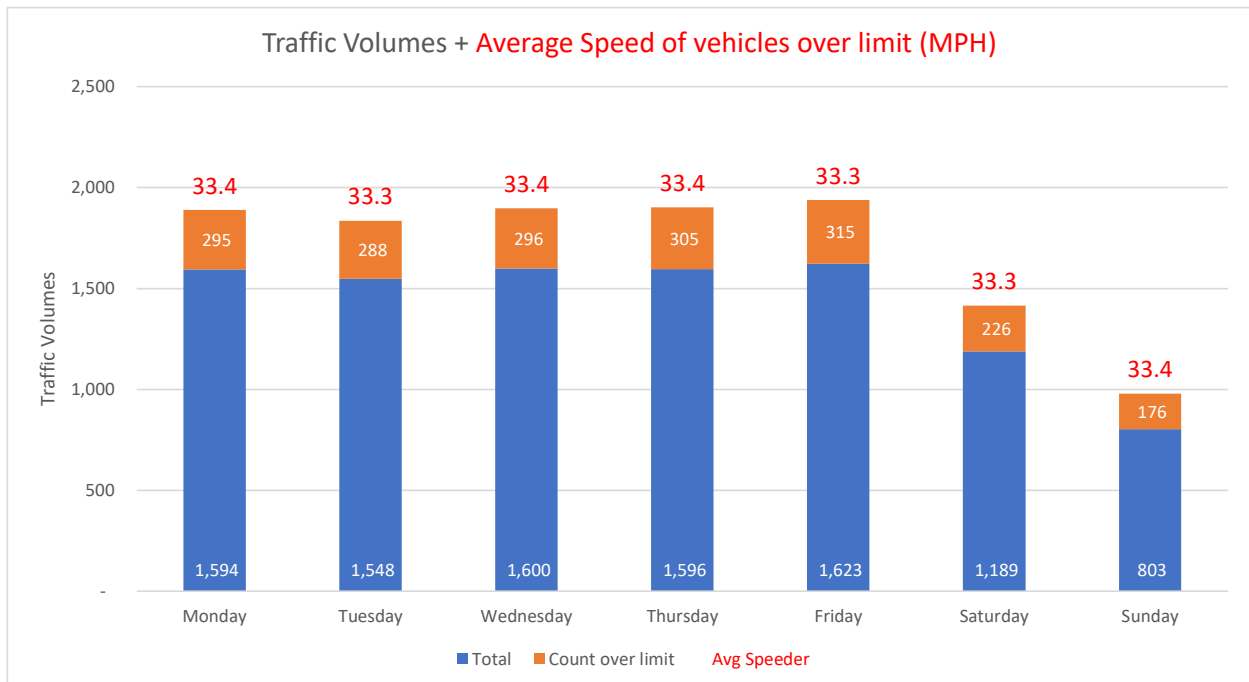

Location Moorlands facing downhill

Traffic Report From 10/05/2021
to 24/05/2021

Total Vehicles 9,961
85th Percentile Vehicles 8,467

Volumes	Time	Weekdays only	7 Days
Average Daily		743	673
AM Peak	08:00	85	68
PM Peak	03:00	80	67

Speed Limit: **30** mph
85th Percentile Speed: 31.3 mph
Average Speed: 26.25 mph

Max Speed 50 MPH on 11/05/2021 at 06:50:00

Over the two week period:	Mondays	Tuesdays	Wednesdays	Thursdays	Fridays	Saturdays	Sundays
Count over limit	295	288	296	305	315	226	176
% over limit	18.5	18.6	18.5	19.1	19.4	19.0	21.9
Avg Speeder (mph)	33.4	33.3	33.4	33.4	33.3	33.3	33.4

Moorlands facing downhill