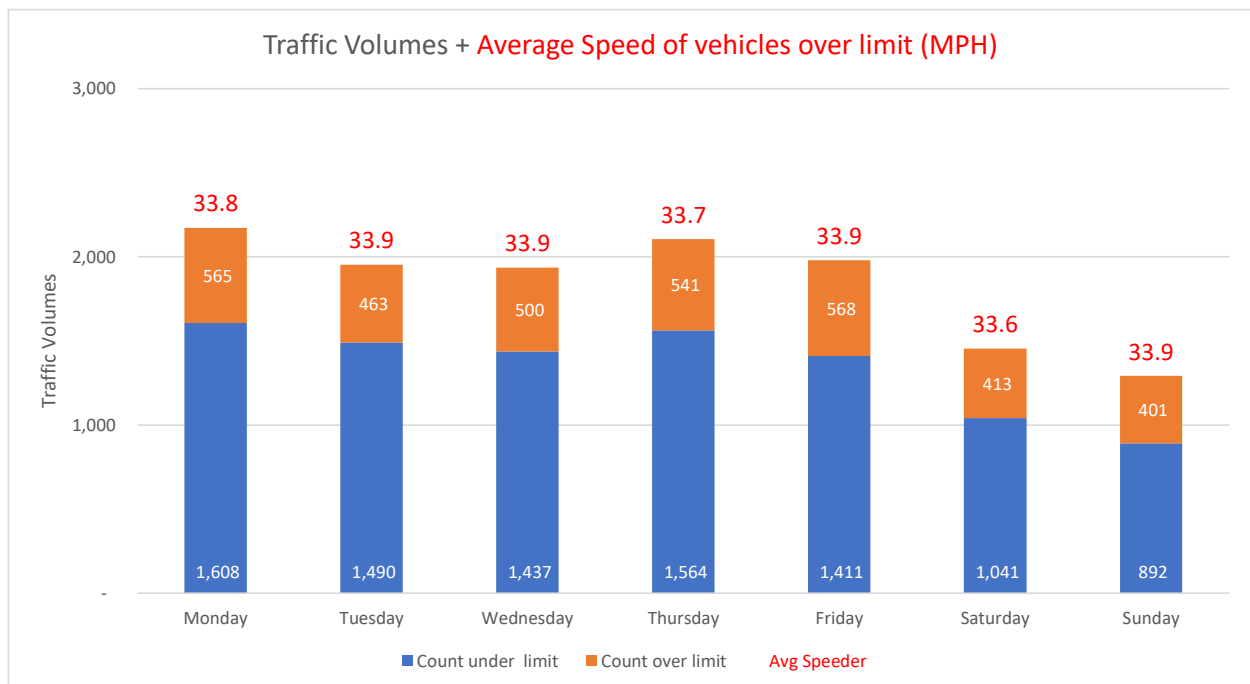

Location Moorlands facing uphill

Traffic Report From 19/07/2021
to 03/08/2021

Total Vehicles 12,896
85th Percentile Vehicles 10,962

Volumes	Time	Weekdays only	7 Days
Average Daily		877	822
AM Peak	08:00	69	63
PM Peak	05:00	97	84

Speed Limit: **30** mph
85th Percentile Speed: 32.8 mph
Average Speed: 26.98 mph

Max Speed 60 MPH on 30/07/2021 at 21:45:00

Over the two week period:	Mondays	Tuesdays	Wednesdays	Thursdays	Fridays	Saturdays	Sundays
Count over limit	565	463	500	541	568	413	401
% over limit	26.0	23.7	25.8	25.7	28.7	28.4	31.0
Avg Speeder (mph)	33.8	33.9	33.9	33.7	33.9	33.6	33.9

Moorlands facing uphill