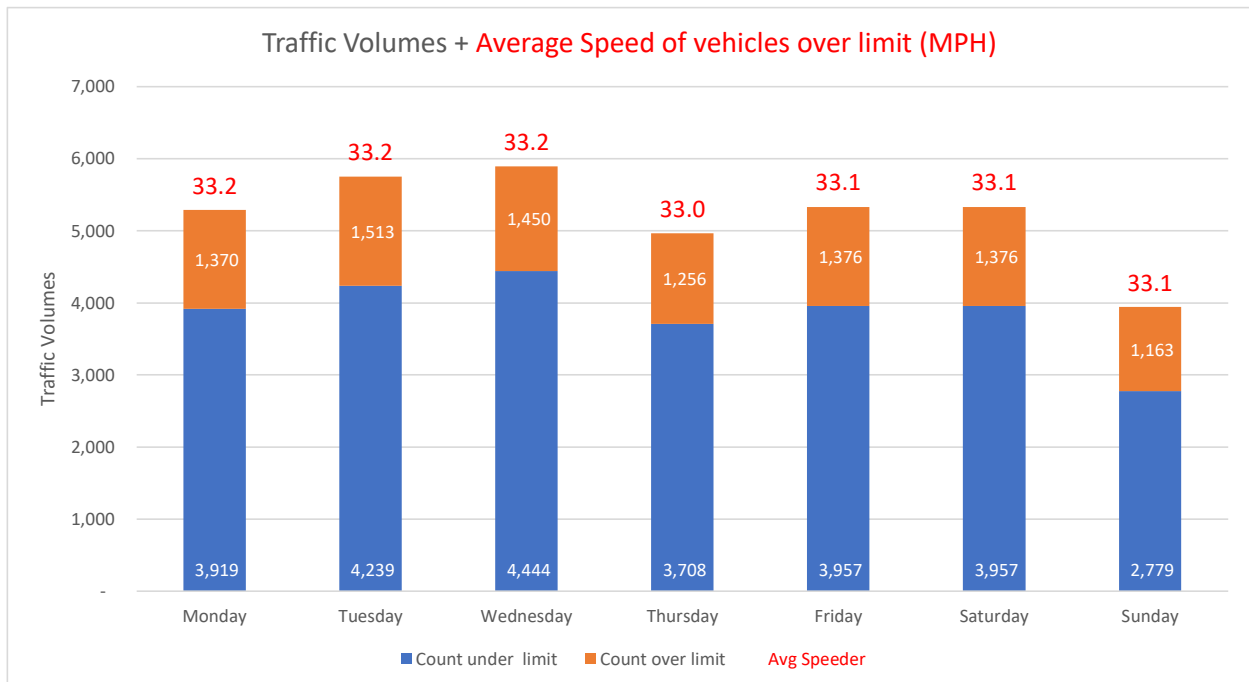

Location B3180 Little Stockleigh facing Tipton Cross

Traffic Report From 23/05/2022
to 06/06/2022

Total Vehicles 35,678
85th Percentile Vehicles 30,326

Volumes	Time	Weekdays only	7 Days
Average Daily		2,546	2,422
AM Peak	10:00	196	188
PM Peak	05:00	252	226

Speed Limit: **30** mph
85th Percentile Speed: 32.4 mph
Average Speed: 27.6 mph

Max Speed 50 MPH on 25/05/2022 at 08:40:00

Over the two week period:	Mondays	Tuesdays	Wednesdays	Thursdays	Fridays	Saturdays	Sundays
Count over limit	1,370	1,513	1,450	1,256	1,376	1,376	1,163
% over limit	25.9	26.3	24.6	25.3	25.8	25.8	29.5
Avg Speeder (mph)	33.2	33.2	33.2	33.0	33.1	33.1	33.1

#REF!

Location B3180 Little Stockleigh facing Tipton Cross

Traffic Report From 23/05/2022
to 06/06/2022