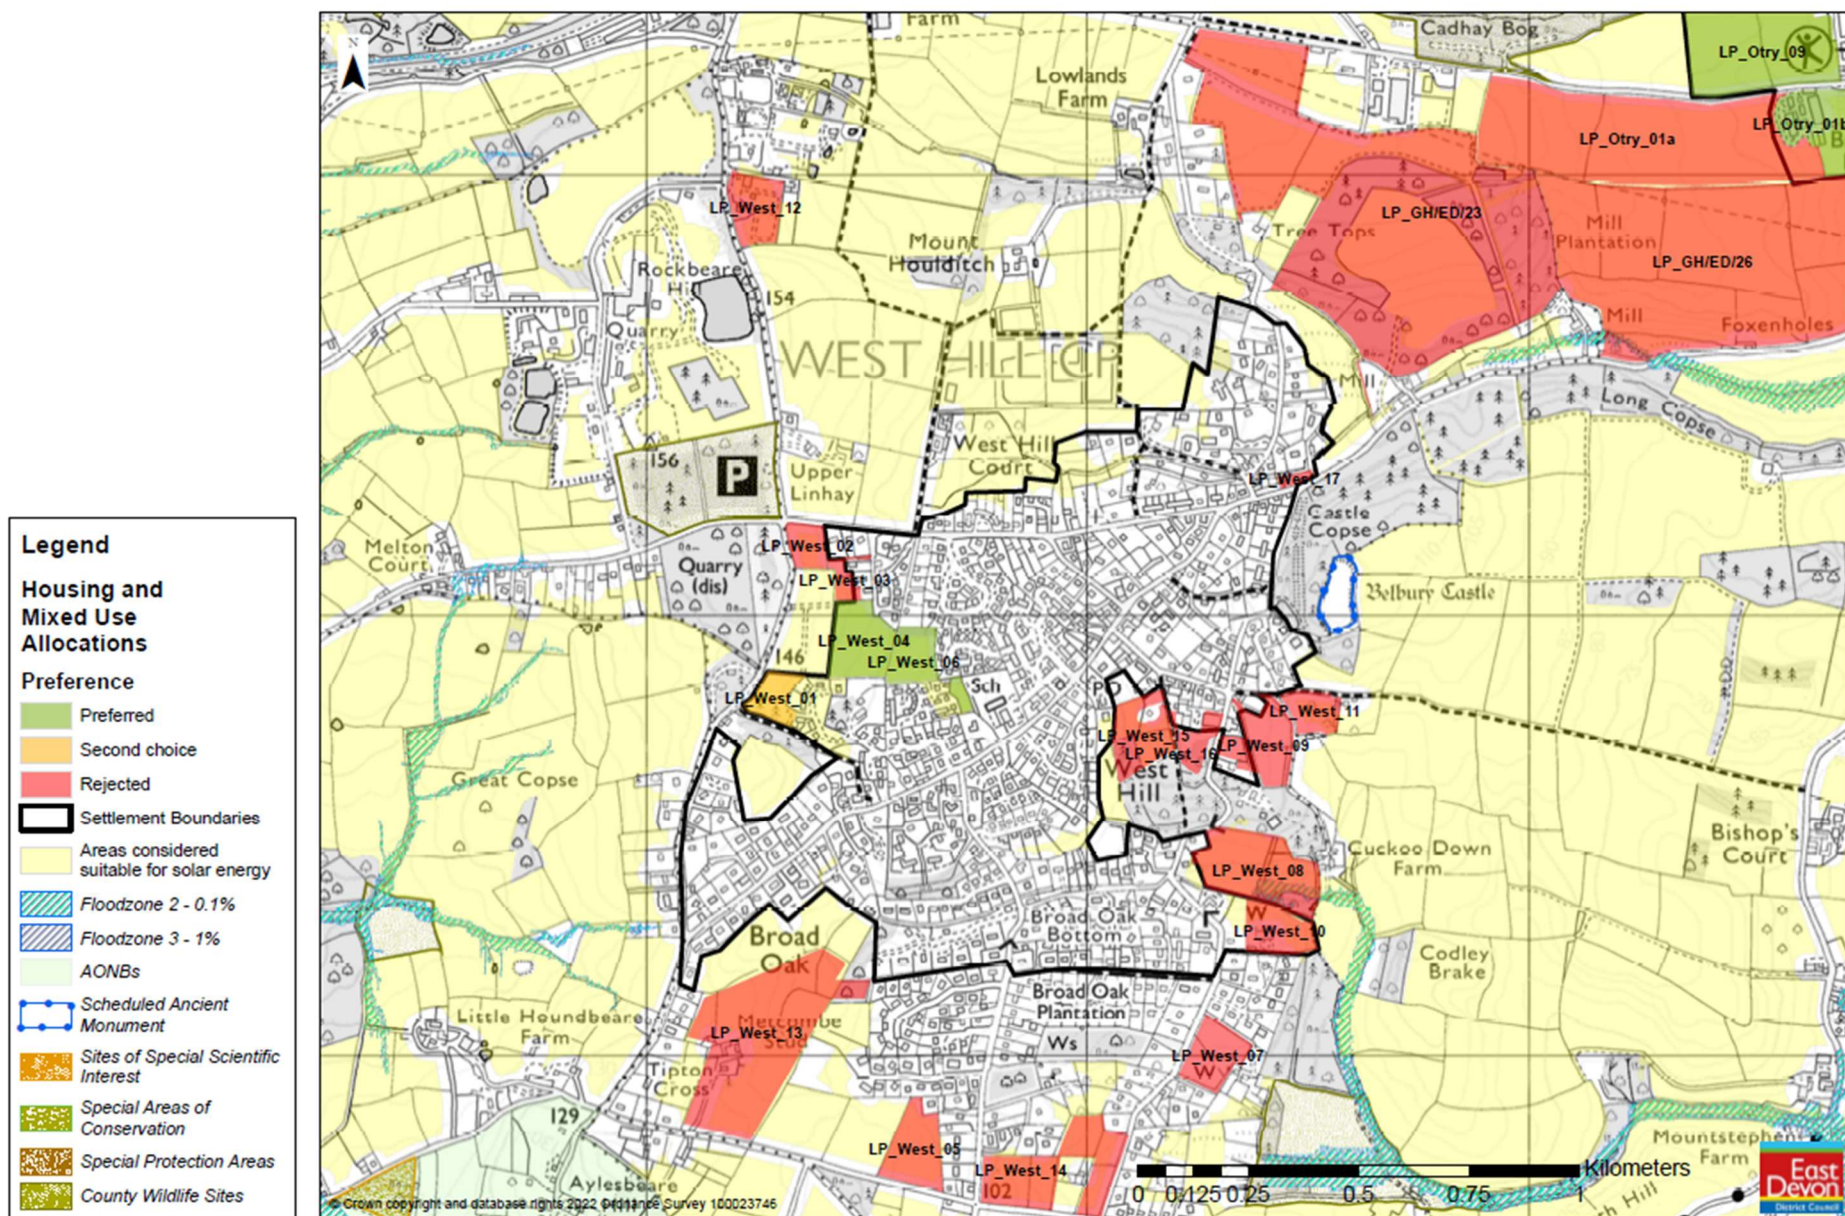

East Devon Local Plan 2020-2040 - West Hill

n.b. Items in the Legend that appear in regular type are for consultation; items in italics are for information only